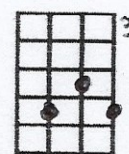

(D7) Together at (Dm7) last at (G7) twilight (C) time. (C7)

(D7) Here in the afterglow of day, We'll (Am) keep our rendez-vous

(Dm7) Be (Am) neath (Dm7) the (Am) blue.

(D7) Here in the sweet and same old way, I'll (Dm7) fall in love again

As (G) I (F#dim) did (G7) then. (G7+5)

F#dim

(C) Deep in the dark your kiss will thrill me, (E7) like days of old

(Am) Lighting the spark of love that fills me, (C7) with dreams untold

(F) Each day I (Fm7) pray for evening (C) just to be with (A7) you

(D7) Together at (G7) last at twilight (C) time (D7) (A7)

(D7) Together at (G7) last at twilight (C)V time (C7)V (B7)V (Bb7)V (C)V

C7

B7

Bb7