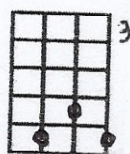

As (G) I (F#dim) did (G7) then. (G7+5)

F#dim

(C) Deep in the dark your kiss will thrill me, (E7) like days of old

(Am) Lighting the spark of love that fills me, (C7) with dreams untold

(F) Each day I (Fm7) pray for evening (C) just to be with (A7) you

(D7) Together at (G7) last at twilight (C) time (D7) (A7)

(D7) Together at (G7) last at twilight (C)V time (C7)V (B7)V (Bb7)V (C)V

C7

B7

Bb7